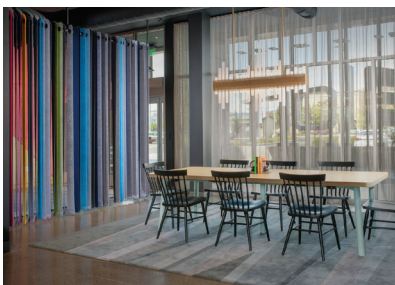

MEETING SPACES

Room	Total sq. ft.	Conference
Tactic 1	362	12
Tactic 2	316	10

Tactic meeting rooms include a 65" plasma tv and plug & play and floor to ceiling windows with view of the river.

Meet & mingle at WXYZ Lobby featuring local performances Live at Aloft.