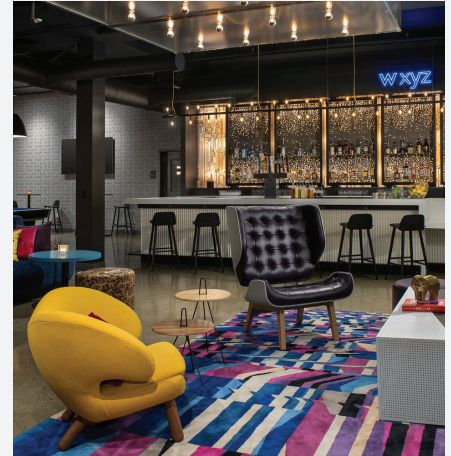

ASLEEP

- **Total Aloft Guestrooms**
  175
- **King Aloft Guestrooms**
  101
- **Double Queen Aloft Guestrooms**
  69
- **King Aloft Suites**
  5

AWAKE

- **WXYZ® bar**
  Sip specialty cocktails, enjoy tasty bites and more
- **Re:fuel by Aloft™**
  Grab & go gourmet available 24/7
- **Re:charge gym**
  Fitness space featuring natural light and colorful views

MARRIOTT BONVOY™

Earn points and Elite status for the meetings and events you plan.