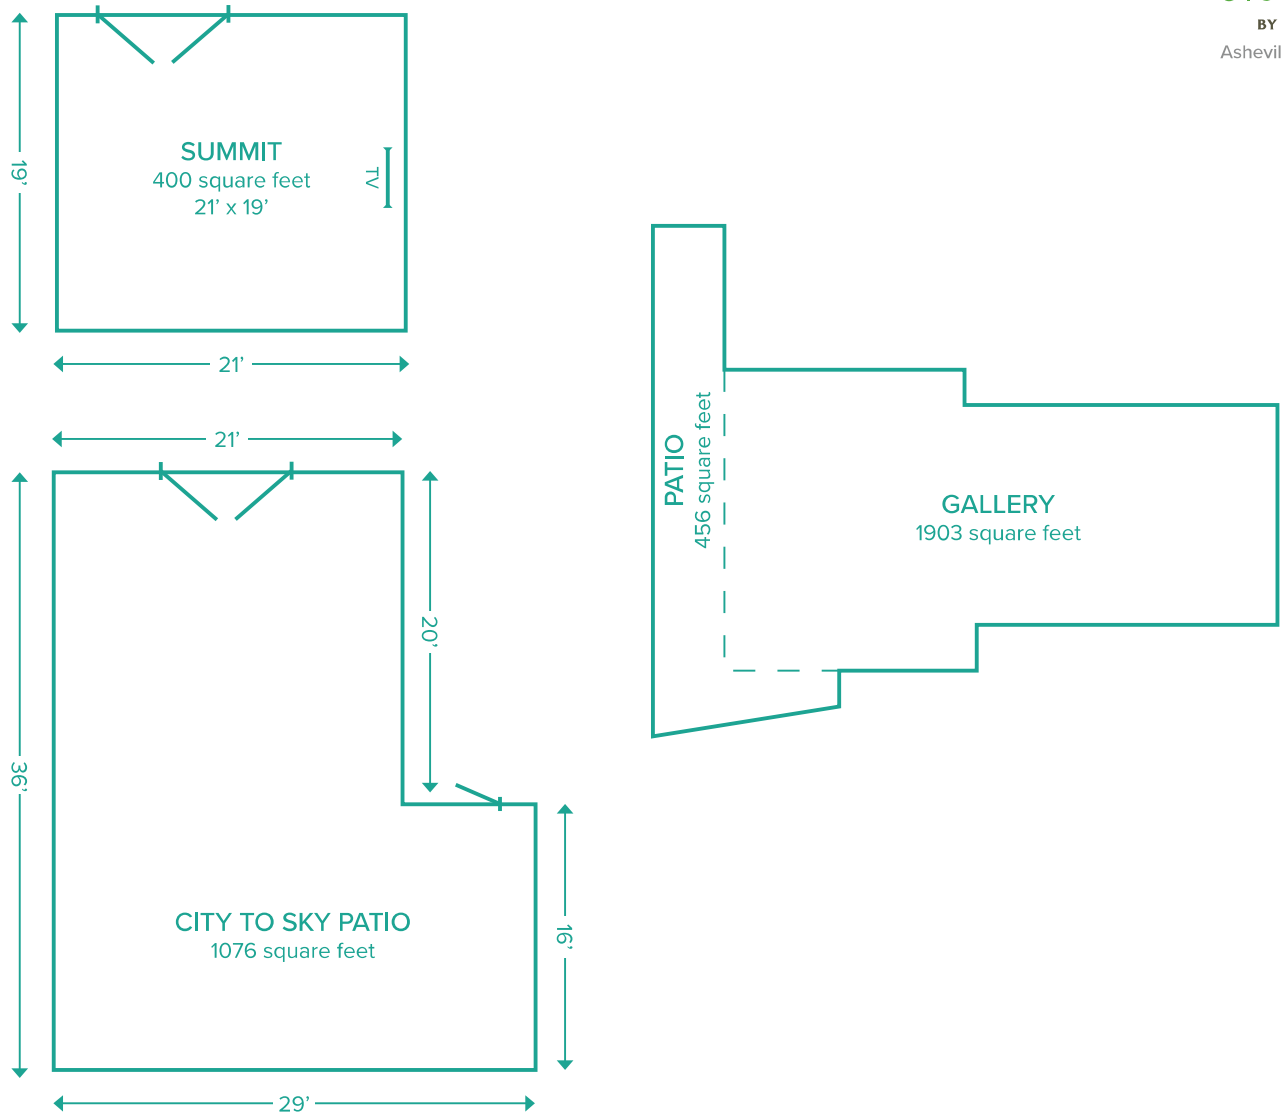

ELEMENT ASHEVILLE DOWNTOWN

Event Room Occupancy

	Sq. Footage	Size	Classroom	Theater	U-shaped	Banquet	Reception
Courtyard	1805 sq. ft.					40	50
City to Sky Patio	1076 sq. ft.					48	70
Gallery	1903 sq. ft.					96	120
Patio	456 sq. ft.	57' x 8'					15
Summit	400 sq. ft.	21' x 19'	14	24	12	24	24