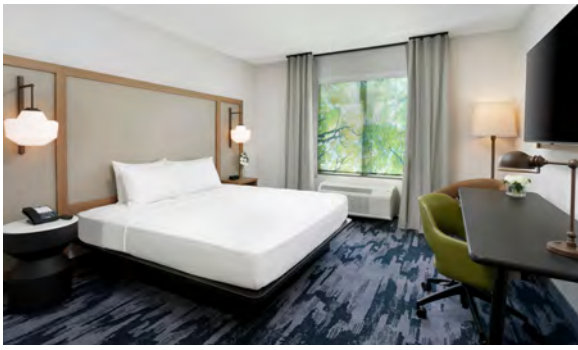

©2023 Marriott International, Inc.

GUEST ROOM AMENITIES

Our hotel boasts 104 generously sized rooms, including suites and junior suites, that feature a warm and inviting atmosphere that perfectly complements the natural surroundings. Each room is equipped with a designated workspace, a mini refrigerator, a microwave, and a coffee machine for your convenience. Additionally, guests can enjoy a 55-inch flat-screen TV and complimentary high-speed internet access.

MEETING FACILITIES

- 1,910 square feet of indoor meeting space with natural lighting that can accommodate up to 110 guests
- Two flexible meeting rooms with high-speed WiFi
- Outdoor terrace with a stunning view of the El Yunque Rainforest
- Audiovisual equipment, including an LCD projector and sound system
- Lobby business center with copy and fax machine