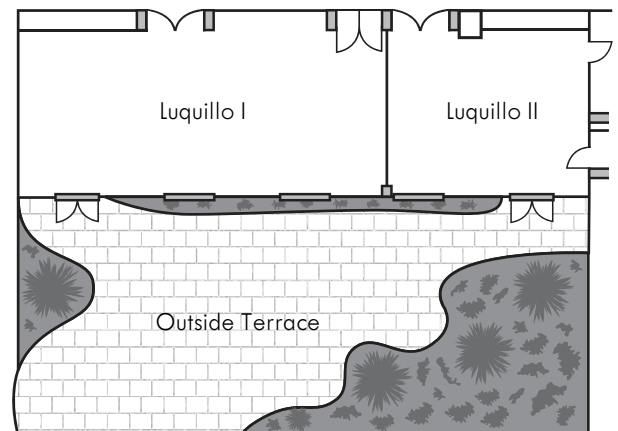

REWARDING STAYS

Fairfield by Marriott Luquillo Beach is part of Marriott Rewards®, the world's leading loyalty program. Marriott Rewards members earn points for every eligible stay while enjoying our lowest rates and access to once-in-a-lifetime experiences.