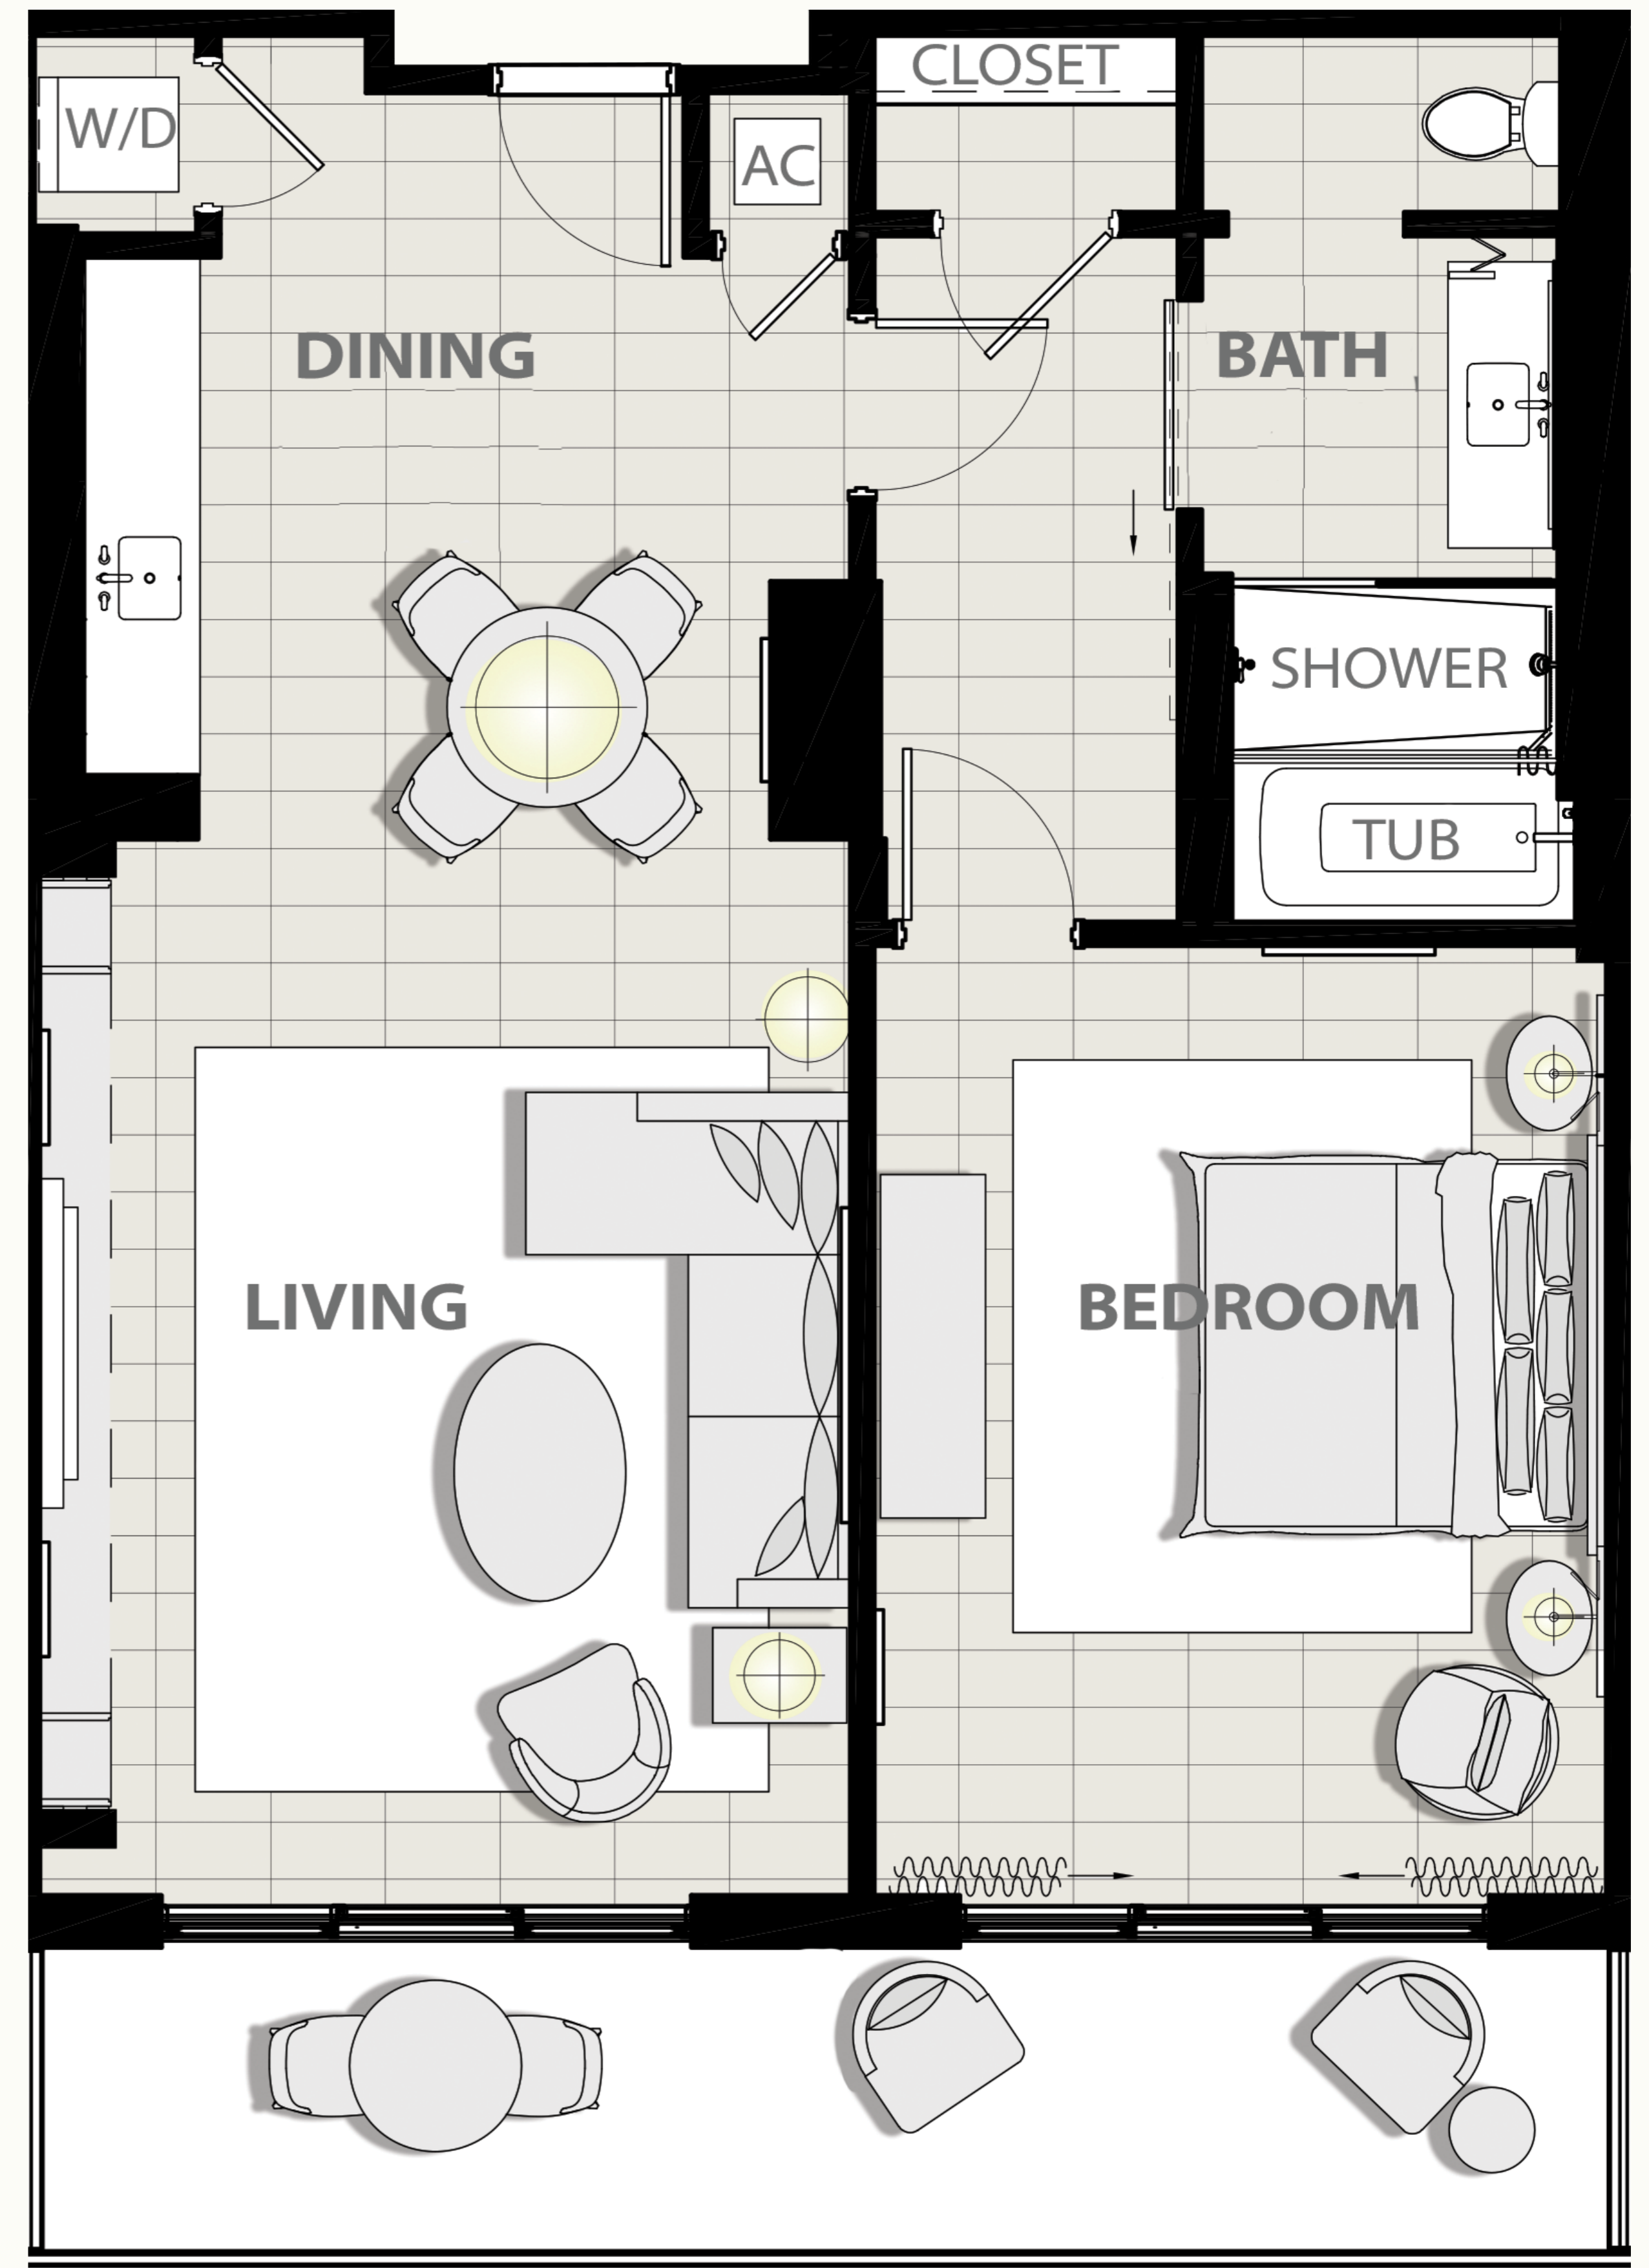

# ONE BEDROOM

**842**  
Square Feet

**01**  
Bedrooms

**01**  
Bathrooms

[VIDEO TOUR](#)

*Actual unit layout may differ from diagram as shown above.*

JW MARRIOTT CLEARWATER BEACH RESORT & SPA  
691 S. Gulfview Blvd | Clearwater Beach, FL 33767 +1 727.677.6000 [marriott.com/TPAJW](http://marriott.com/TPAJW)