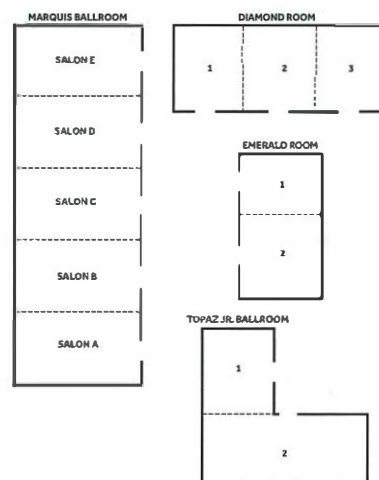

HOUSTON MARRIOTT WEST LOOP BY THE GALLERIA

1750 West Loop South, Houston, TX 77027

Marriott.com/HOUWL

T 713.960.0111 | F 713.624.1560

FIRST FLOOR

South Side

FIRST FLOOR

North Side

SECOND FLOOR

ACCOMMODATIONS

13 floors, 299 spacious guest rooms and 2 hospitality suites. All guest rooms feature Marriott's New Luxury Bedding, ergonomic work station with IT connectivity pack and 37" flat screen cable TV's, laptop safe, wireless and wired high-speed internet access, mini refrigerators, individual climate control, smoke detectors and sprinklers, speaker telephone with voice mail, alarm clock, coffee maker, hair dryer, iron and ironing board.

MEETING ROOMS

	DIMENSIONS		CAPACITY					
	L x W	Sq. Ft.	Theater	Schoolroom	Conference	U-Shape	Reception	Banquet
Marquis Ballroom	43x120x12	5,160	500	300	—	—	450	300
Salon A, B, C, D, or E	43x24x12	1,032	100	50	30	28	70	60
Diamond Room 1-3	31x73x9	2,263	200	75	—	—	150	130
Diamond Room 1, 2 or 3	31x24x9	756	40	30	20	25	50	40
Diamond Room 1-2	28x49x9	1,372	80	50	30	30	100	80
Emerald Room 1	28x20x9	560	40	20	15	15	40	40
Emerald Room 2	28x29x9	800	50	25	20	18	50	50
Sapphire Room	33x32x10	1,023	50	30	22	20	80	80
Glass Palace	60x70x60	4,200	300	—	—	—	300	250
Topaz Ballroom	61x64x12	2,448	150	90	—	—	140	160
Topaz 1	24x30x12	720	50	25	20	15	60	50
Topaz 2	27x64x12	1,728	120	75	60	50	120	110
Boardroom	16x36x9	576	40	12	12	10	30	30
Gallery	16x18x10	288	30	12	12	12	25	30

MEETING FACILITIES

A total of 17,000 sq. ft. of meeting space with 13 meeting rooms. Largest meeting room is Marquis Ballroom with 5,160 sq. ft. divisible into 5 sections, accommodates up to 450 for receptions and 350 banquets. the glass Palace, our unique premium event space, accommodates up to 300 for receptions and 190 for banquets.