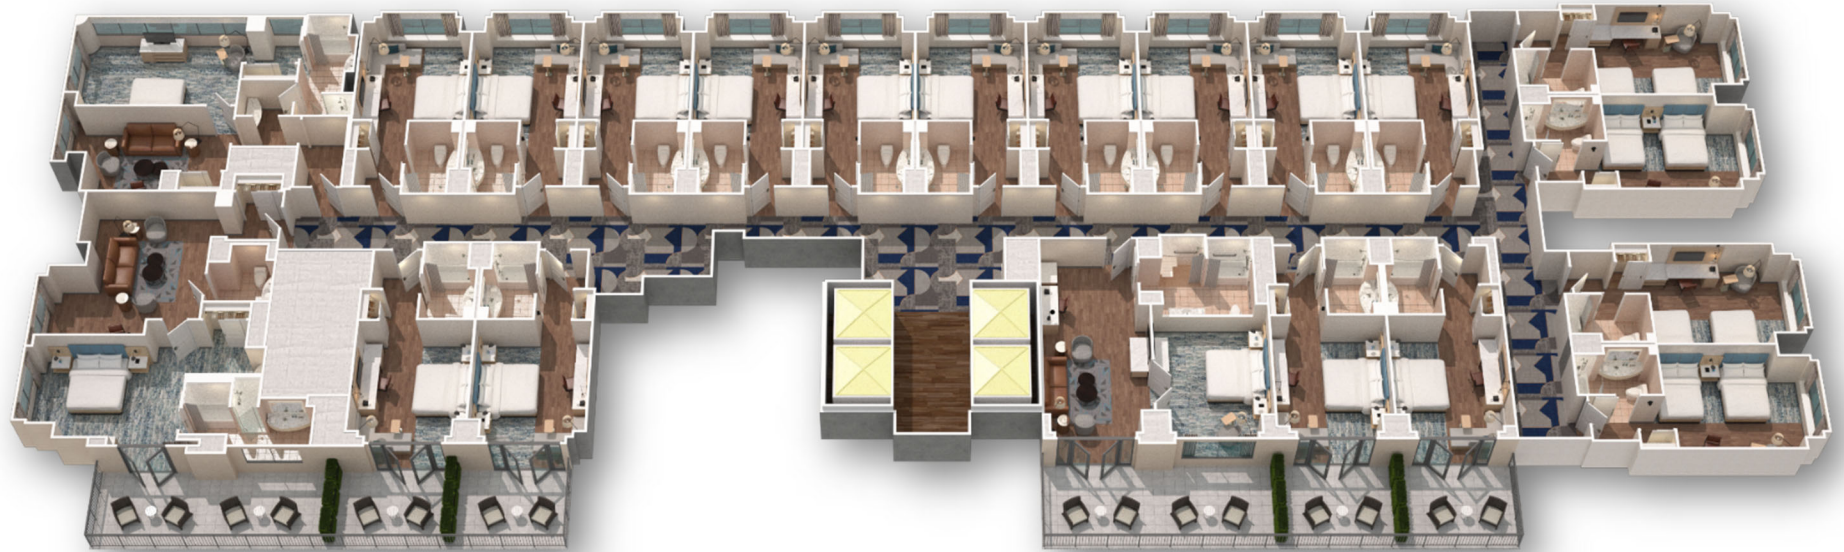

LEVEL 4

SAN JOSE MARRIOTT

301 SOUTH MARKET STREET
SAN JOSE, CALIFORNIA 95113

(408) 280-1300

LEVEL 4