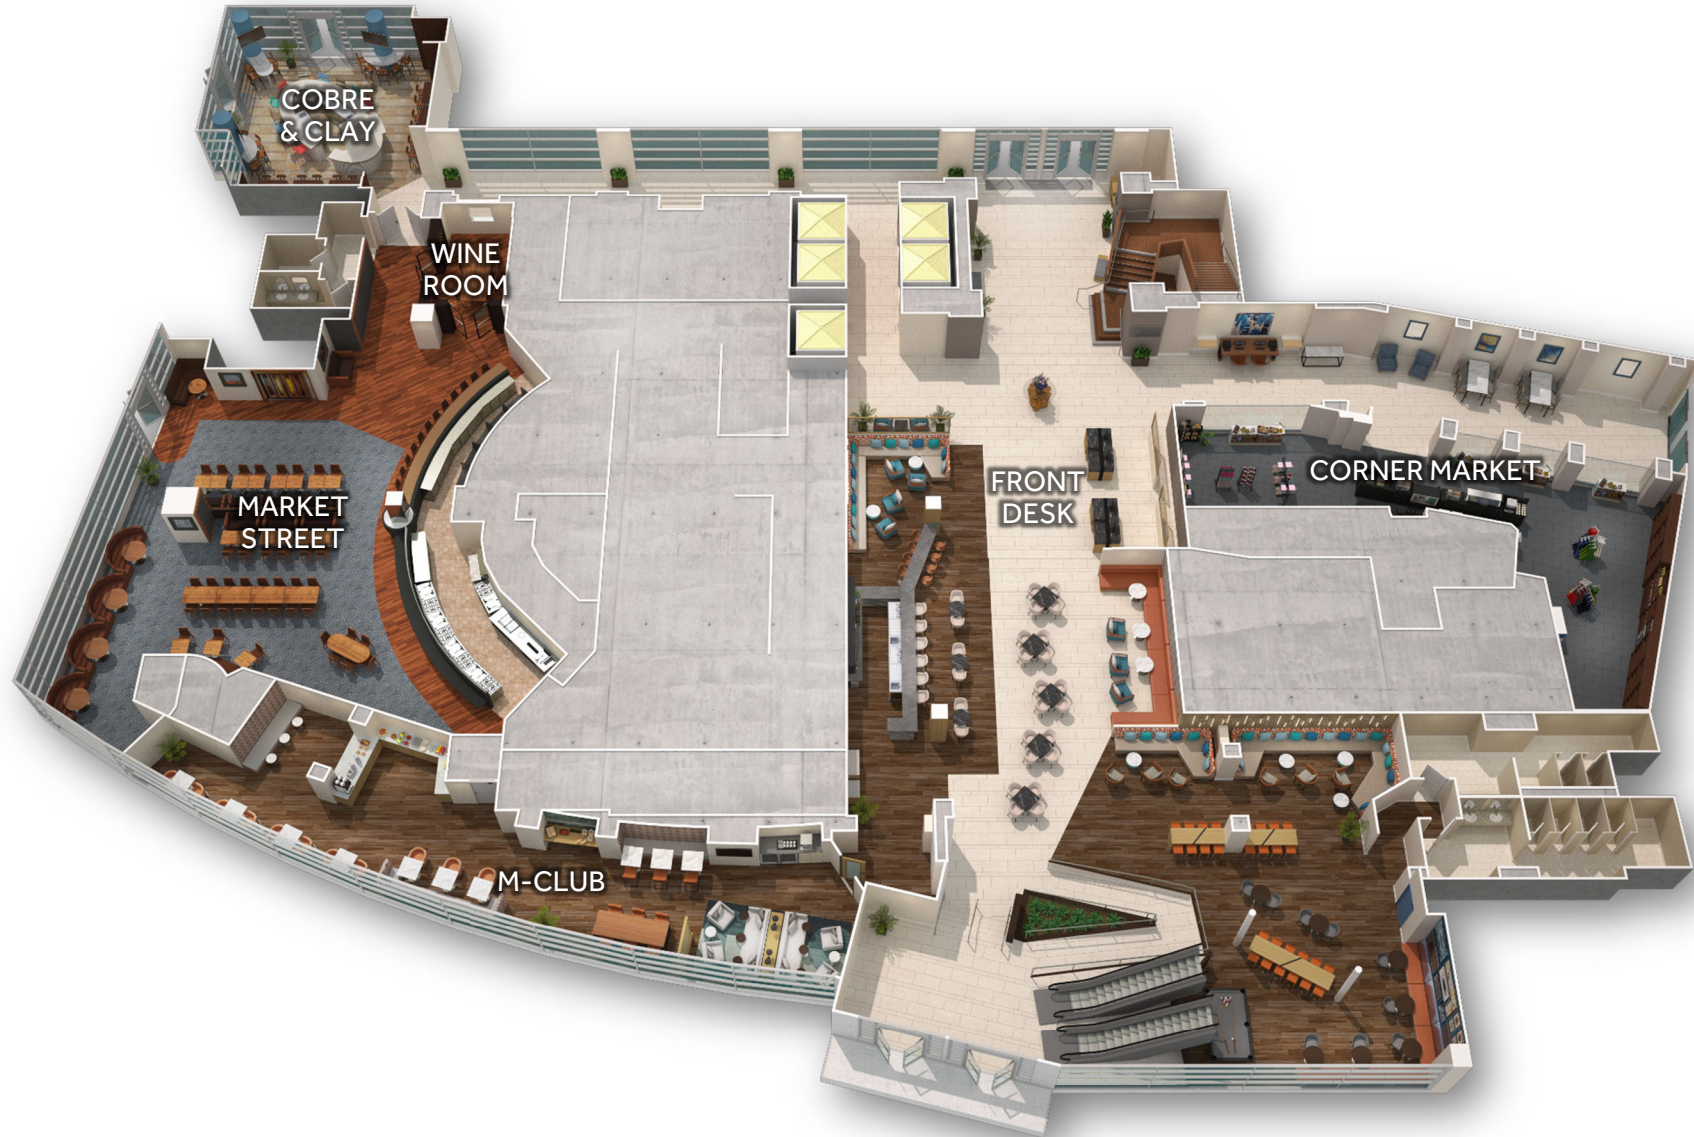

SAN JOSE MARRIOTT

301 SOUTH MARKET STREET
SAN JOSE, CALIFORNIA 95113

(408) 280-1300

LOBBY LEVEL

SAN JOSE MARRIOTT

301 SOUTH MARKET STREET
SAN JOSE, CALIFORNIA 95113

(408) 280-1300

LEVEL 2

SAN JOSE MARRIOTT

301 SOUTH MARKET STREET
SAN JOSE, CALIFORNIA 95113

(408) 280-1300

MARRIOTT

LEVEL 3

SAN JOSE MARRIOTT

301 SOUTH MARKET STREET
SAN JOSE, CALIFORNIA 95113

(408) 280-1300