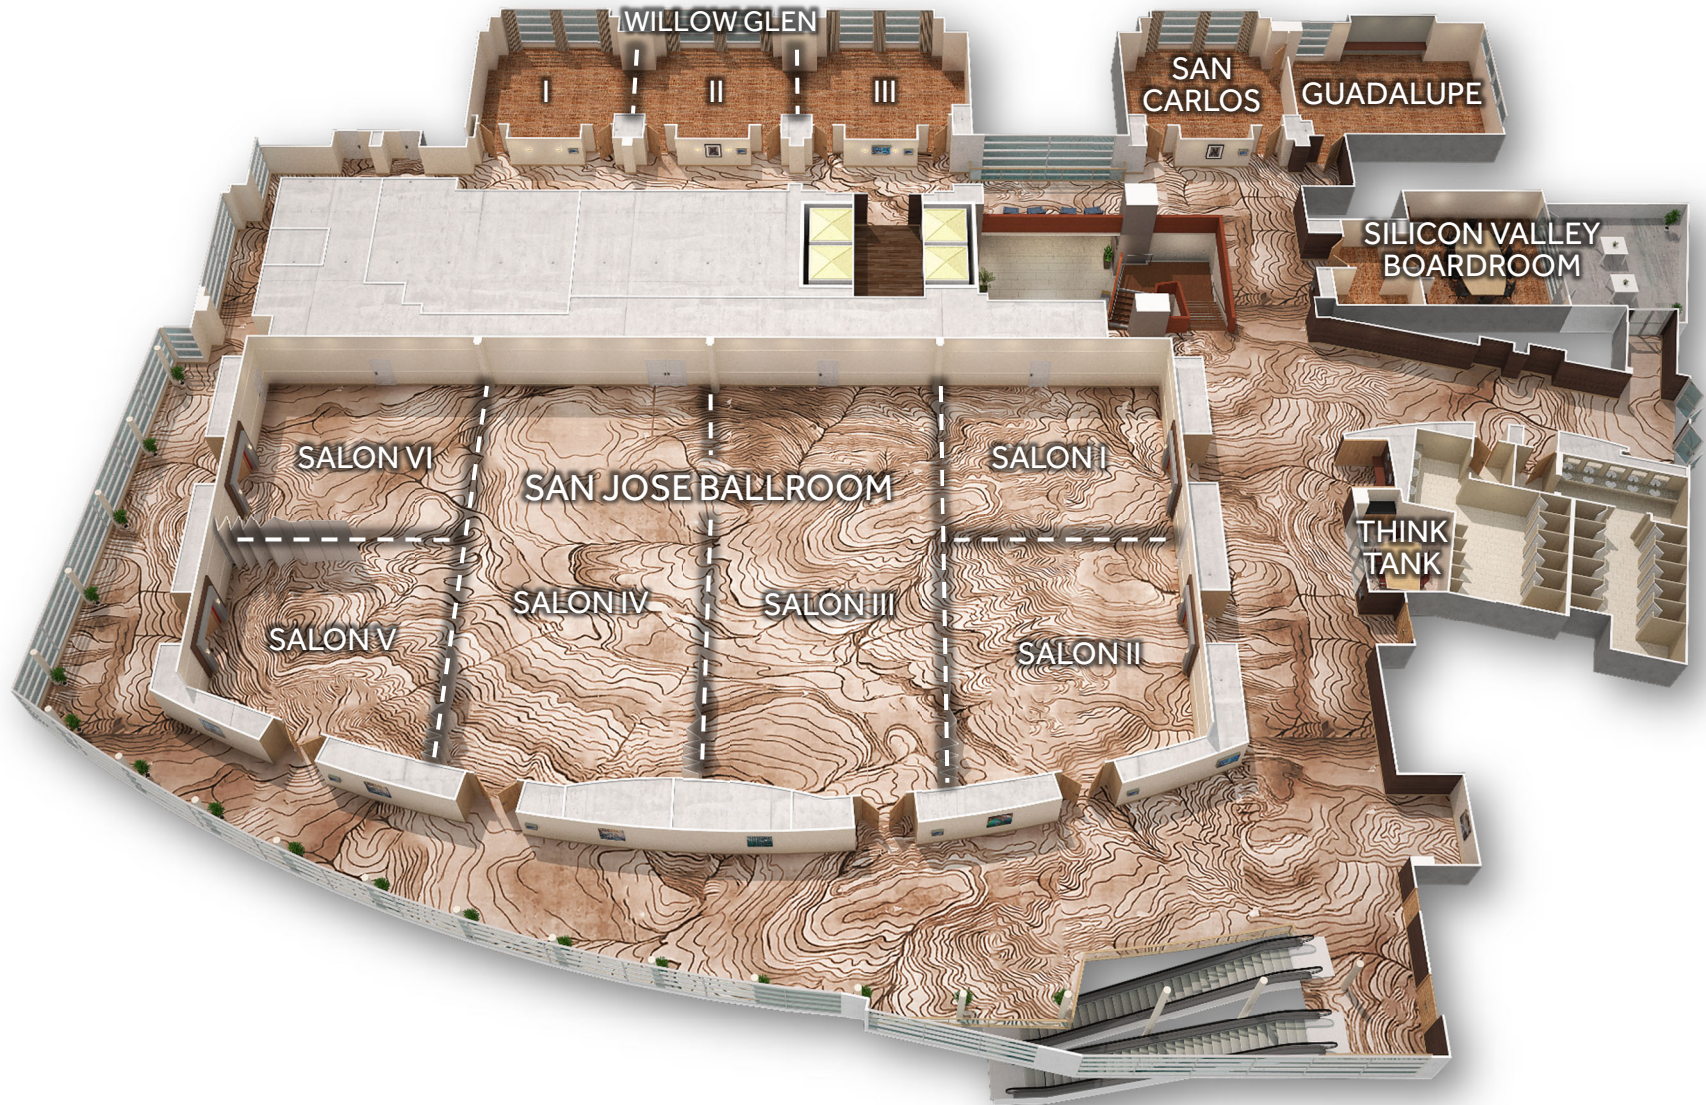

SAN JOSE MARRIOTT

301 SOUTH MARKET STREET
SAN JOSE, CALIFORNIA 95113

(408) 280-1300

LOBBY LEVEL

SAN JOSE MARRIOTT

301 SOUTH MARKET STREET
SAN JOSE, CALIFORNIA 95113

(408) 280-1300

LEVEL 2

SAN JOSE MARRIOTT

301 SOUTH MARKET STREET
SAN JOSE, CALIFORNIA 95113

(408) 280-1300

MARRIOTT

LEVEL 3

SAN JOSE MARRIOTT

301 SOUTH MARKET STREET
SAN JOSE, CALIFORNIA 95113

(408) 280-1300

LEVEL 4

SAN JOSE MARRIOTT

301 SOUTH MARKET STREET
SAN JOSE, CALIFORNIA 95113

(408) 280-1300

LEVEL 4