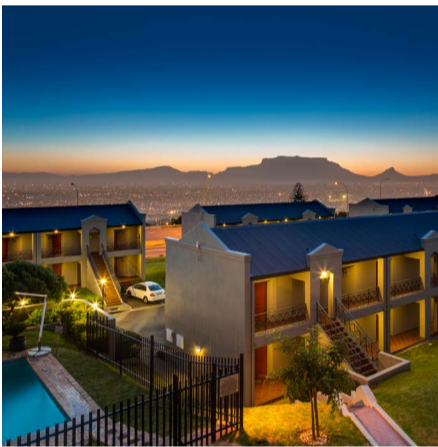

ALL THE FACTS YOU NEED FOR YOUR STAY

Hotel Specifics . Facilities . Services

FIND US AT

Uys Krige Drive, Jip de Jager off-ramp
Exit 20, Welgemoed, Cape Town, 7530, South Africa

CONTACT US

Tel: +27 (0) 21 913 2000
Fax: +27 (0) 21 913 5444
Email: tygervalley@proteahotels.com