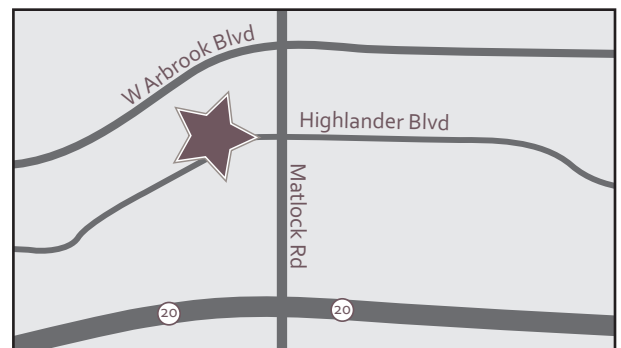

AREA RESTAURANTS

- Saltgrass Steak House
- PF Chang's
- Fish City Grill
- Abuelo's
- Boomer Jack's
- Jason's Deli