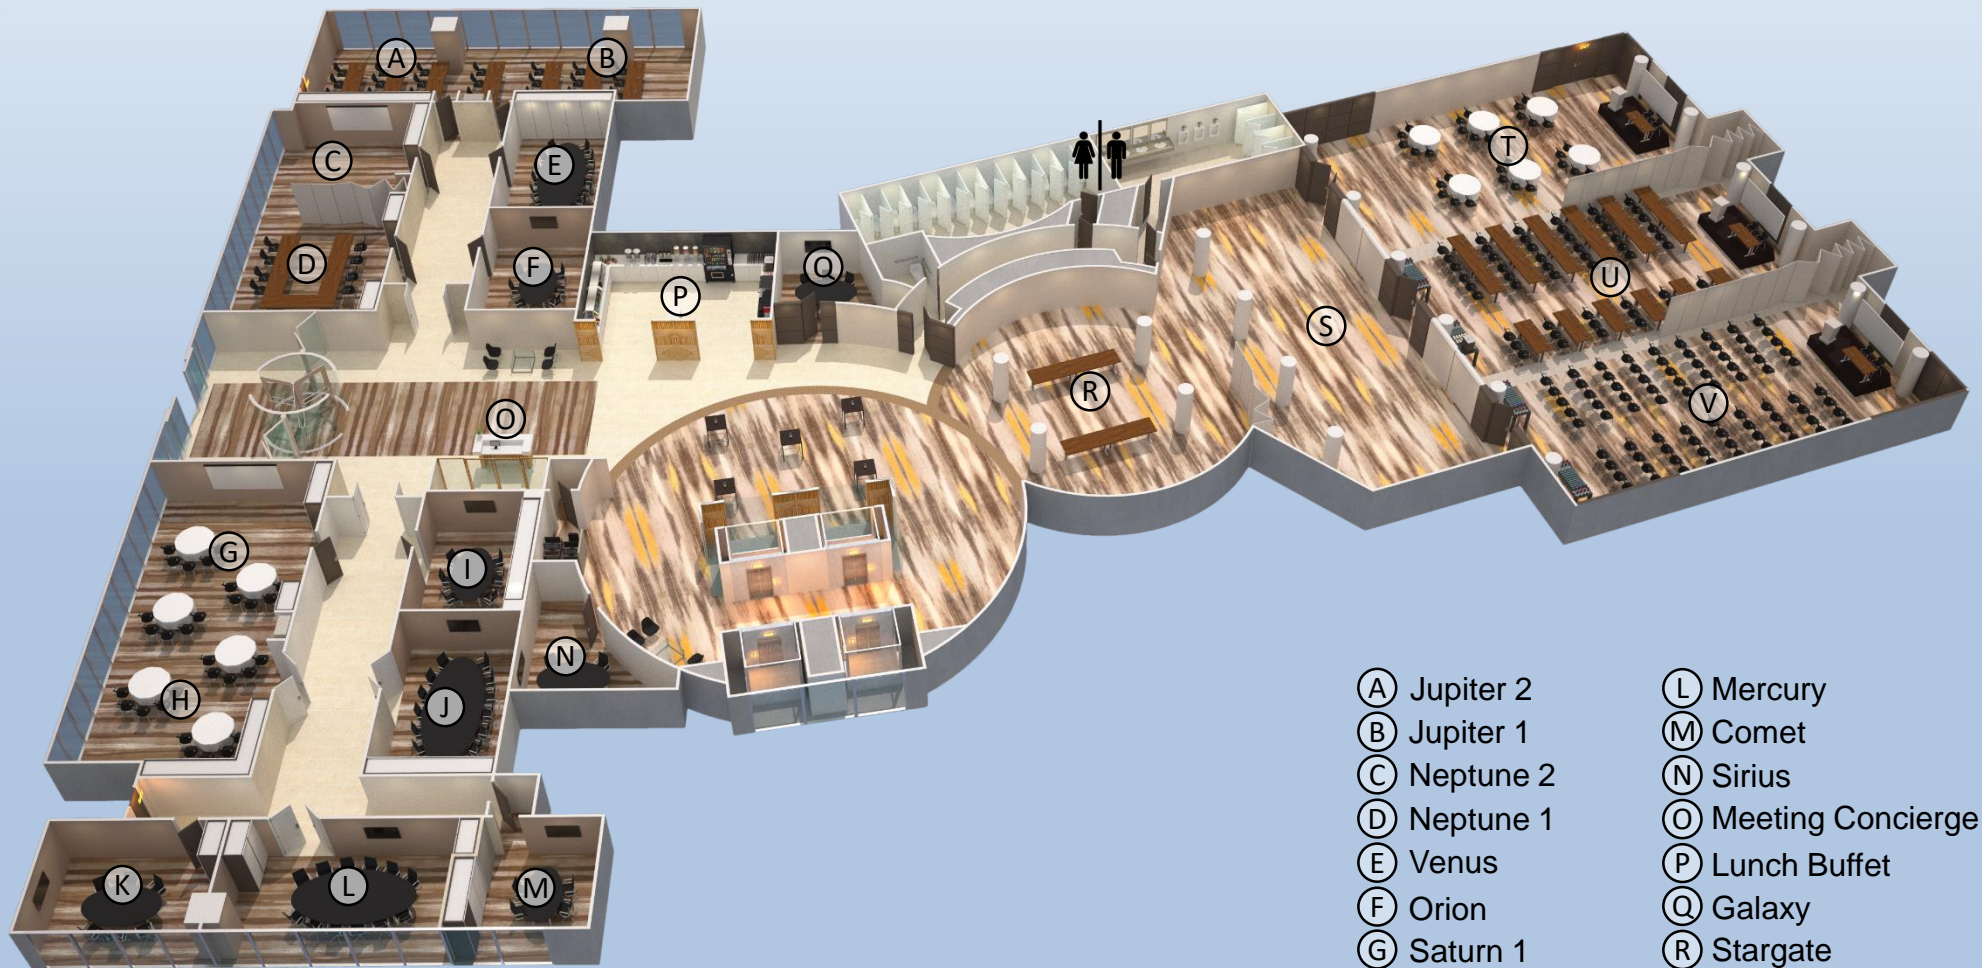

- Ⓐ Frankfurt Boardroom
- Ⓑ Paris Boardroom
- Ⓒ Luxembourg Boardroom
- Ⓓ Brussel Boardroom
- Ⓔ London Boardroom

- Ⓐ Stripes Restaurant
- Ⓑ Lunar
- Ⓒ Solar
- Ⓓ The Gate Bar
- Ⓔ The Gate
- Ⓕ Navigator 2
- Ⓖ Navigator 1

- | | |
|---------------|-----------------------|
| (A) Jupiter 2 | (L) Mercury |
| (B) Jupiter 1 | (M) Comet |
| (C) Neptune 2 | (N) Sirius |
| (D) Neptune 1 | (O) Meeting Concierge |
| (E) Venus | (P) Lunch Buffet |
| (F) Orion | (Q) Galaxy |
| (G) Saturn 1 | (R) Stargate |
| (H) Saturn 2 | (S) Skyway |
| (I) Meteor | (T) Universe 1 |
| (J) Pluto | (U) Universe 2 |
| (K) Mars | (V) Universe 3 |