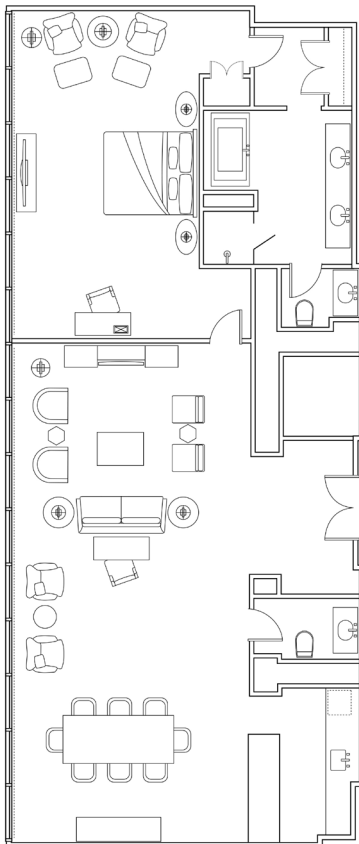

GOVERNOR'S SUITE

876 sq ft | 11 Available

GOVERNOR'S SUITE

Governor's Suite Highlights

- Luxurious, spacious suites located on floors 48 and 49 with expansive, floor-to-ceiling windows
- Complete separation between guest room and parlor; Some suites available with adjoining 2nd bedroom upon request
- Parlor includes a living room with sofa bed and chairs, wet bar and dining table with 8 chairs
- Accommodates hospitality for approximately 30 people
- Includes access to Club Lounge on 42nd floor with continental breakfast, snacks all day and afternoon hors d'oeuvres
- Guest room amenities include Sheraton Sweet Sleeper Bed®, terry cloth bathrobes, complimentary bottled water and WiFi
- Parlor measures 19' x 24'
- Bedroom measures 12' x 18'

JACKSON PRESIDENTIAL SUITE

JACKSON PRESIDENTIAL SUITE

1,200 sq ft | 1 Available

Jackson Presidential Suite Highlights

- Expansive suite located on 49th floor with unbeatable views of the Mississippi River
- Complete separation between guest room and parlor; Second connecting guest room available upon request
- Accommodates hospitality for approximately 40 people and meeting for 6 - 8 people
- Parlor features include a living room with sofa and chairs, kitchen area, wet bar and dining table with 6 chairs
- 1.5 bathrooms with a Jacuzzi bathtub
- Includes access to Club Lounge on 42nd floor with continental breakfast, snacks all day and afternoon hors d'oeuvres
- Guest room amenities include Sheraton Sweet Sleeper Bed®, terry cloth bathrobes, complimentary bottled water and WiFi
- Parlor measures 30' x 24'
- Bedroom measures 22' x 24'