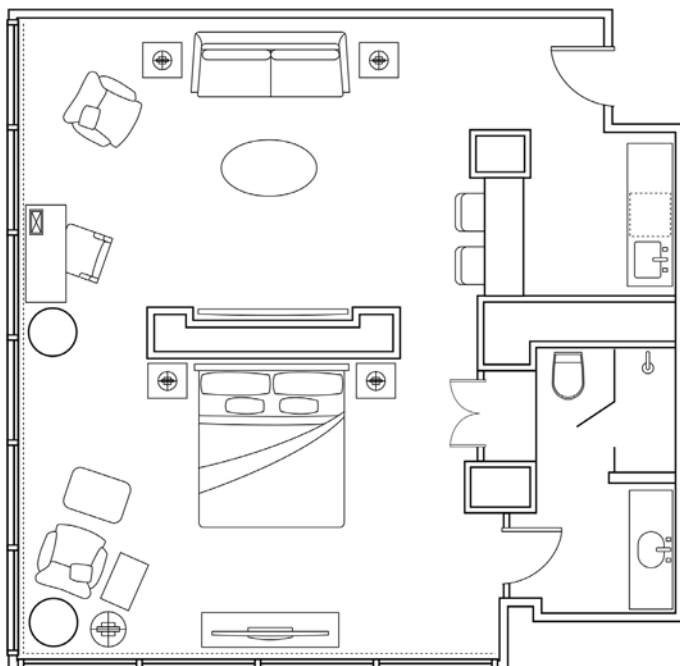

Sheraton New Orleans Hotel Suite Brochure

EXECUTIVE SUITE

702 sq ft | 40 Available

EXECUTIVE SUITE

Executive Suite Highlights

- Corner suites located on floors 9 - 49 with unbeatable views of the Mississippi River
- Second connecting guest room available
- Accommodates hospitality for approximately 6 - 8 people
- Parlor includes sitting area with sofa bed and chair and wet bar
- Includes access to Club Lounge on 42nd floor with continental breakfast, snacks all day and afternoon hors d'oeuvres
- Guest room amenities include Sheraton Sweet Sleeper Bed®, terry cloth bathrobes, complimentary bottled water and WiFi
- 11 Executive Suites available with showers
- Parlor measures 12'6" x 19'
- Bedroom measures 11' x 16'

GOVERNOR'S SUITE

876 sq ft | 11 Available

GOVERNOR'S SUITE

Governor's Suite Highlights

- Luxurious, spacious suites located on floors 48 and 49 with expansive, floor-to-ceiling windows
- Complete separation between guest room and parlor; Some suites available with adjoining 2nd bedroom upon request
- Parlor includes a living room with sofa bed and chairs, wet bar and dining table with 8 chairs
- Accommodates hospitality for approximately 30 people
- Includes access to Club Lounge on 42nd floor with continental breakfast, snacks all day and afternoon hors d'oeuvres
- Guest room amenities include Sheraton Sweet Sleeper Bed®, terry cloth bathrobes, complimentary bottled water and WiFi
- Parlor measures 19' x 24'
- Bedroom measures 12' x 18'