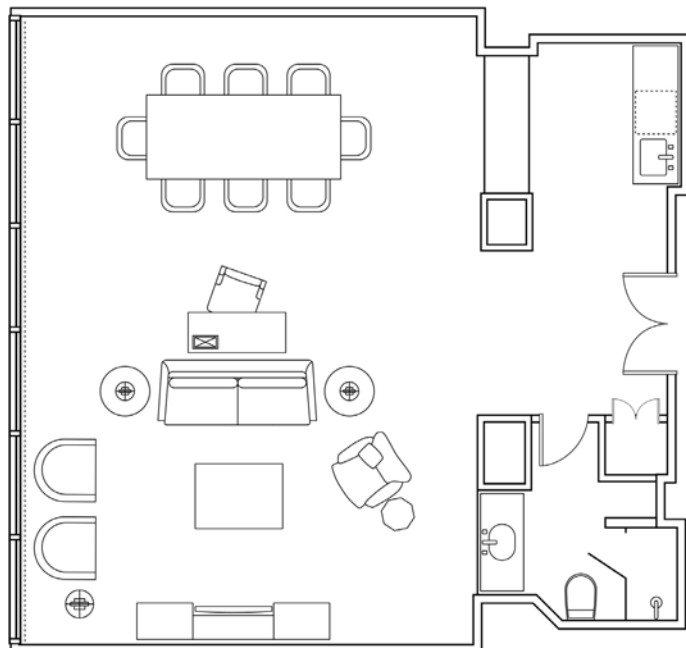

Sheraton New Orleans Hotel Suite Brochure

EXECUTIVE SUITE

702 sq ft | 40 Available

EXECUTIVE SUITE

Executive Suite Highlights

- Corner suites located on floors 9 - 49 with unbeatable views of the Mississippi River
- Second connecting guest room available
- Accommodates hospitality for approximately 6 - 8 people
- Parlor includes sitting area with sofa bed and chair and wet bar
- Includes access to Club Lounge on 42nd floor with continental breakfast, snacks all day and afternoon hors d'oeuvres
- Guest room amenities include Sheraton Sweet Sleeper Bed®, terry cloth bathrobes, complimentary bottled water and WiFi
- 11 Executive Suites available with showers
- Parlor measures 12'6" x 19'
- Bedroom measures 11' x 16'

GOVERNOR'S SUITE

876 sq ft | 11 Available

GOVERNOR'S SUITE

Governor's Suite Highlights

- Luxurious, spacious suites located on floors 48 and 49 with expansive, floor-to-ceiling windows
- Complete separation between guest room and parlor; Some suites available with adjoining 2nd bedroom upon request
- Parlor includes a living room with sofa bed and chairs, wet bar and dining table with 8 chairs
- Accommodates hospitality for approximately 30 people
- Includes access to Club Lounge on 42nd floor with continental breakfast, snacks all day and afternoon hors d'oeuvres
- Guest room amenities include Sheraton Sweet Sleeper Bed®, terry cloth bathrobes, complimentary bottled water and WiFi
- Parlor measures 19' x 24'
- Bedroom measures 12' x 18'