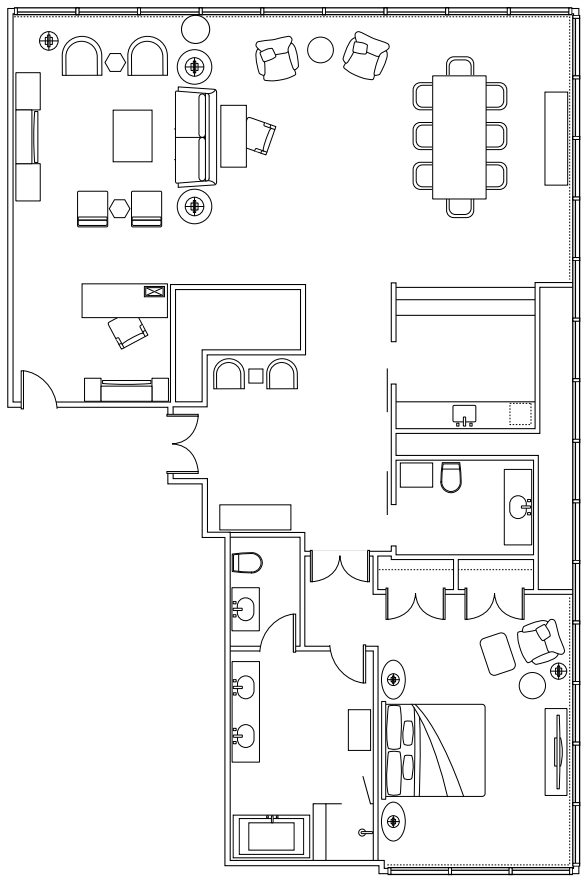

GOVERNOR'S SUITE

876 sq ft | 11 Available

GOVERNOR'S SUITE

Governor's Suite Highlights

- Luxurious, spacious suites located on floors 48 and 49 with expansive, floor-to-ceiling windows
- Complete separation between guest room and parlor; Some suites available with adjoining 2nd bedroom upon request
- Parlor includes a living room with sofa bed and chairs, wet bar and dining table with 8 chairs
- Accommodates hospitality for approximately 30 people
- Includes access to Club Lounge on 42nd floor with continental breakfast, snacks all day and afternoon hors d'oeuvres
- Guest room amenities include Sheraton Sweet Sleeper Bed®, terry cloth bathrobes, complimentary bottled water and WiFi
- Parlor measures 19' x 24'
- Bedroom measures 12' x 18'

JACKSON PRESIDENTIAL SUITE

JACKSON PRESIDENTIAL SUITE

1,200 sq ft | 1 Available

Jackson Presidential Suite Highlights

- Expansive suite located on 49th floor with unbeatable views of the Mississippi River
- Complete separation between guest room and parlor; Second connecting guest room available upon request
- Accommodates hospitality for approximately 40 people and meeting for 6 - 8 people
- Parlor features include a living room with sofa and chairs, kitchen area, wet bar and dining table with 6 chairs
- 1.5 bathrooms with a Jacuzzi bathtub
- Includes access to Club Lounge on 42nd floor with continental breakfast, snacks all day and afternoon hors d'oeuvres
- Guest room amenities include Sheraton Sweet Sleeper Bed®, terry cloth bathrobes, complimentary bottled water and WiFi
- Parlor measures 30' x 24'
- Bedroom measures 22' x 24'