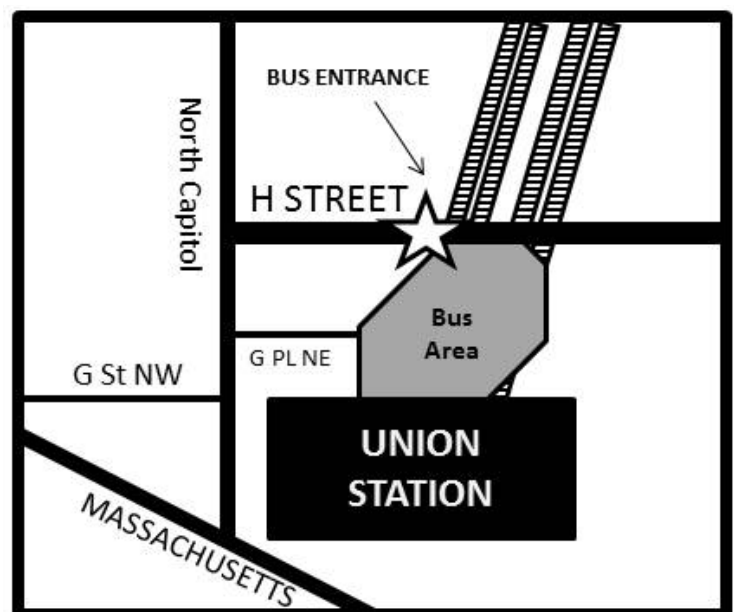

Information

The Union Station parking garage is composed of five-and-a-half parking levels with the mezzanine acting as a rental car facility. The bottom level, also known as the “Union Station Bus Deck” is designed for over-sized vehicles such as buses and motor coaches. *Please call (202) 289-0420 for more information about the Bus Deck. You may contact the Parking Garage at (202) 898-1950 if you cannot reach anyone at the Bus office.*

Motor Coach/Recreational Parking: Motor coach (bus)/Recreational vehicle parking is available in the bus deck level for vehicles with a 12'5" clearance. There are 30 open bus spaces available daily on a first come, first serve basis. Bus parking may be reserved by contacting the Bus Deck Manager at: 202-289-0420 or 202.898.1950.**Pricing Information:**

Subject to Availability, without reservation, parking is first come/first serve. Prices may change.

Early Bird $20 : 9PM – 9:59AM
Daily Rate $30 : 10AM – 8:59PM
Reservation $60

Directions for Motor Coach/Recreational Parking:
Parking is available 24/7. Access is available from Massachusetts Avenue, NE - from a ramp on the East side of Union Station and from H Street, NE.

Courtyard by Marriott is pleased to provide information for parking options. The hotel and it's associates are not responsible for theft, loss or damage to persons or vehicles.